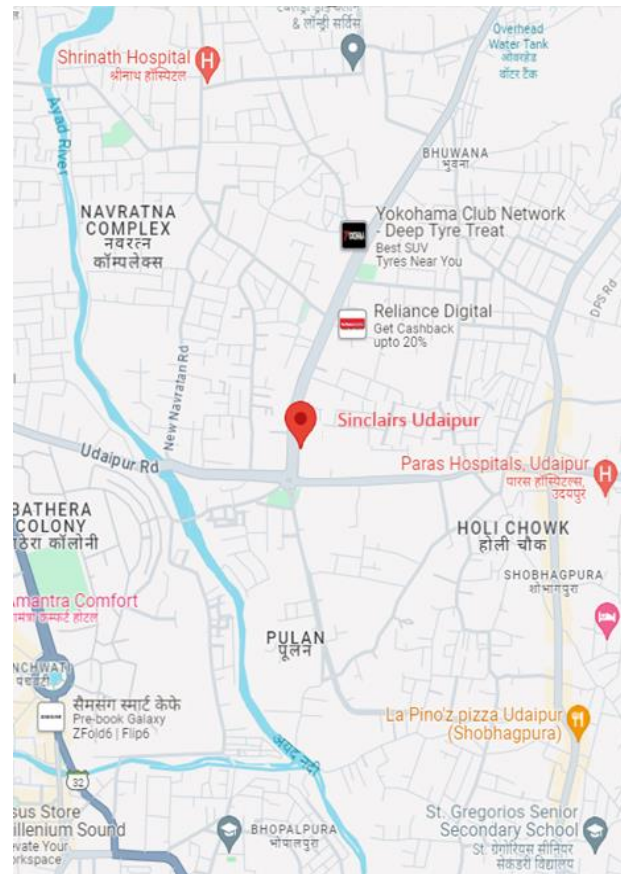

### Location

Strategically located at R K Circle, Sinclairs Udaipur offers a perfect stay option for both leisure and business travellers.

The cozy boutique hotel has 56 rooms including two suites, two family rooms and two interconnecting rooms.

### Transportation to the Hotel

From	Distance	Time	Via
Maharana Pratap Airport	23 kms	42 minutes	Car
Udaipur Railway Station	8 kms	18 minutes	Car

Lobby

Premier Room

Saffron

The Regal Hall